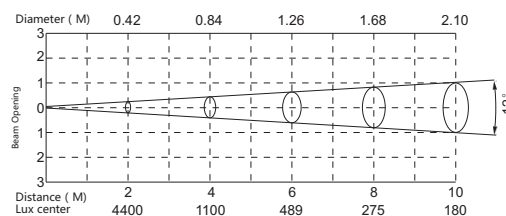

ILUMINANCE AT DISTANCE

100-240VAC.50/60HZ Input Voltage	Display for Auto and Custom control On-board	⚡ 0~25Hz Strobe	DMX512 Control Protocol	DMXin/out Power in/out Fixture Connection	0-100%(16-bit) Dimmer	8-16 bit Pan/Tilt Resolution	⚙️ Forced Convection Cooling	CE/cETL Certification	🌡️ 0°C ~ 45°C Operation Temperature