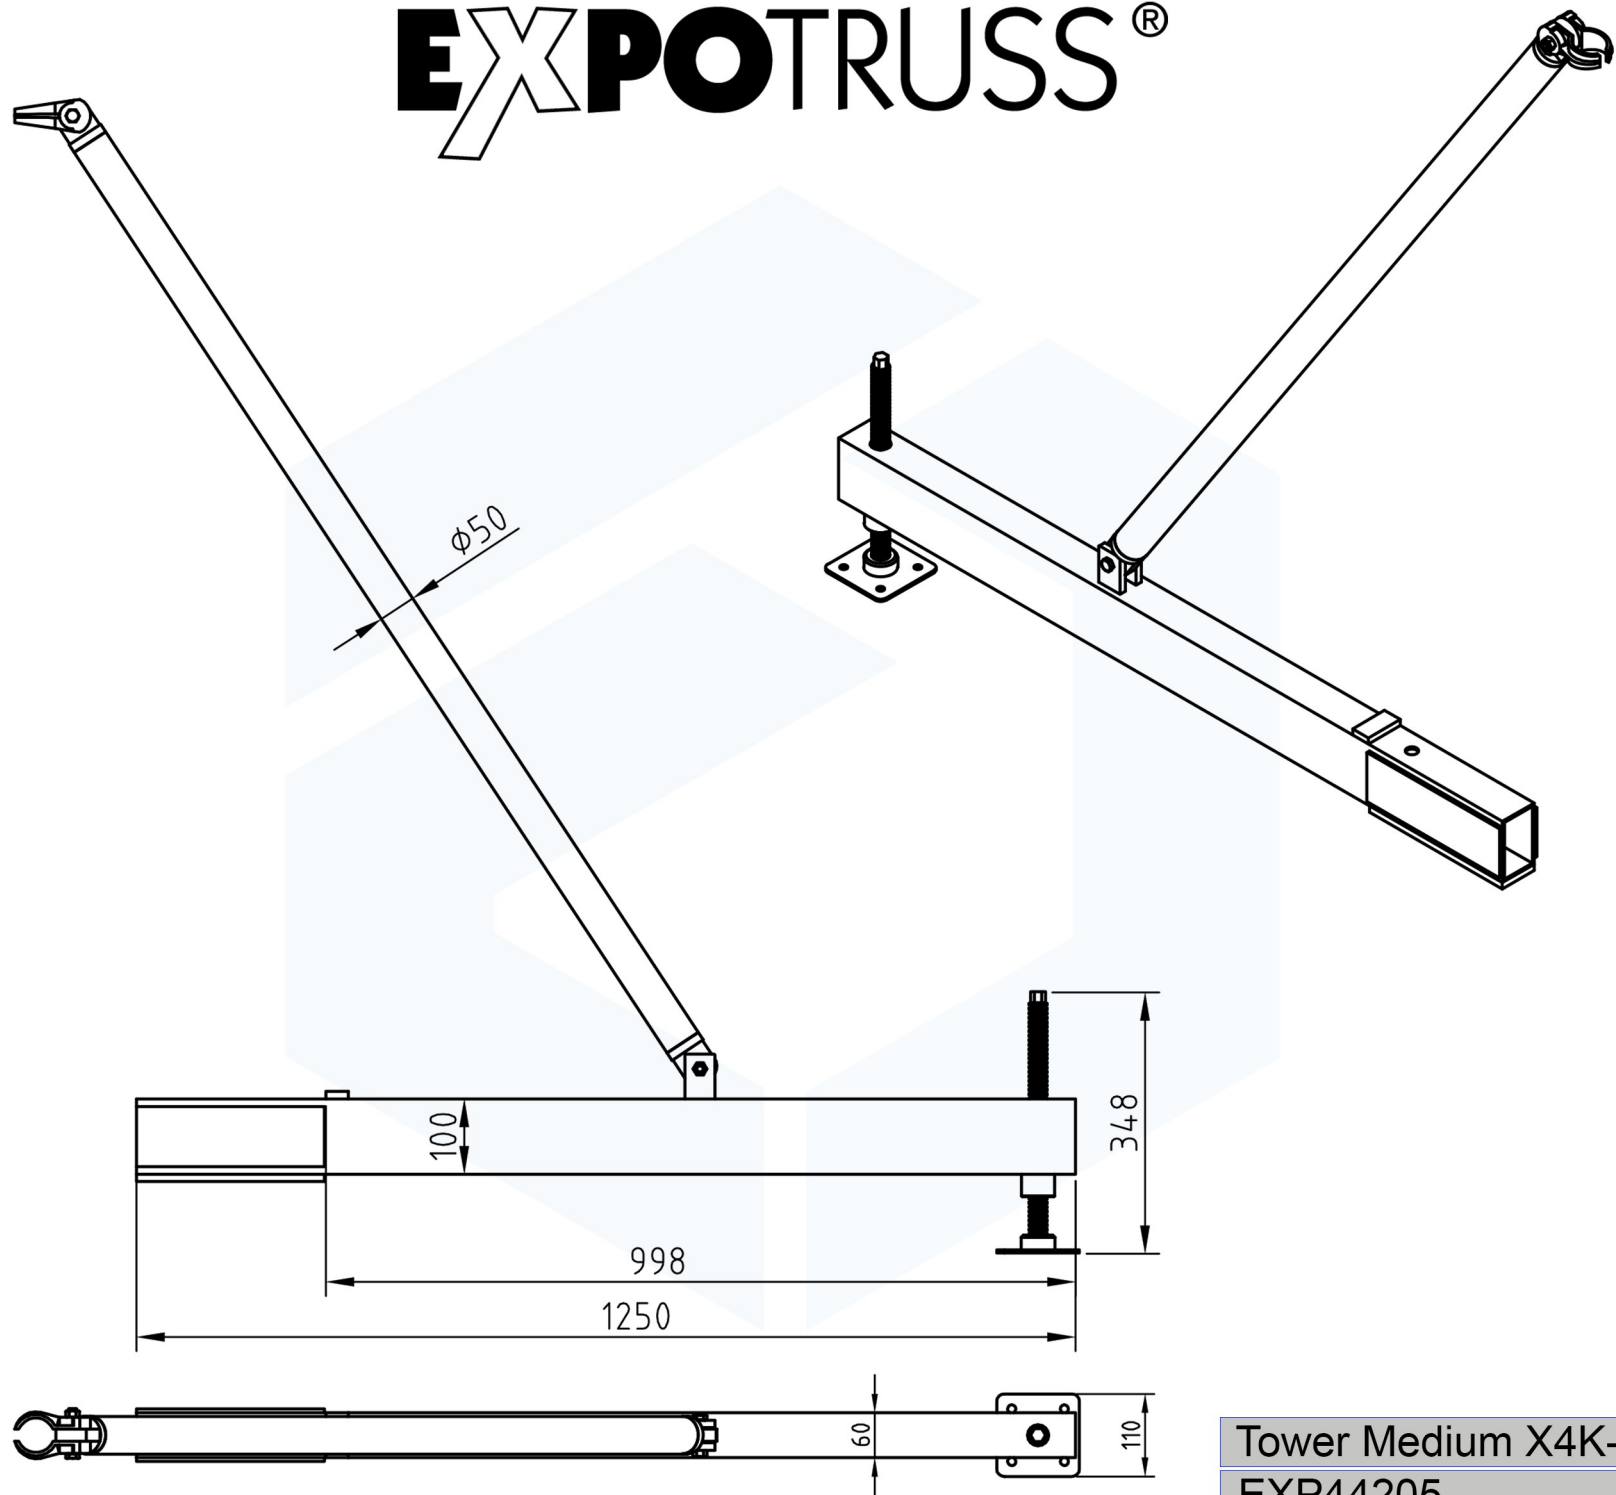

# EXPOTRUSS®

Tower Medium X4K-40T Outrigger  
EXP44205