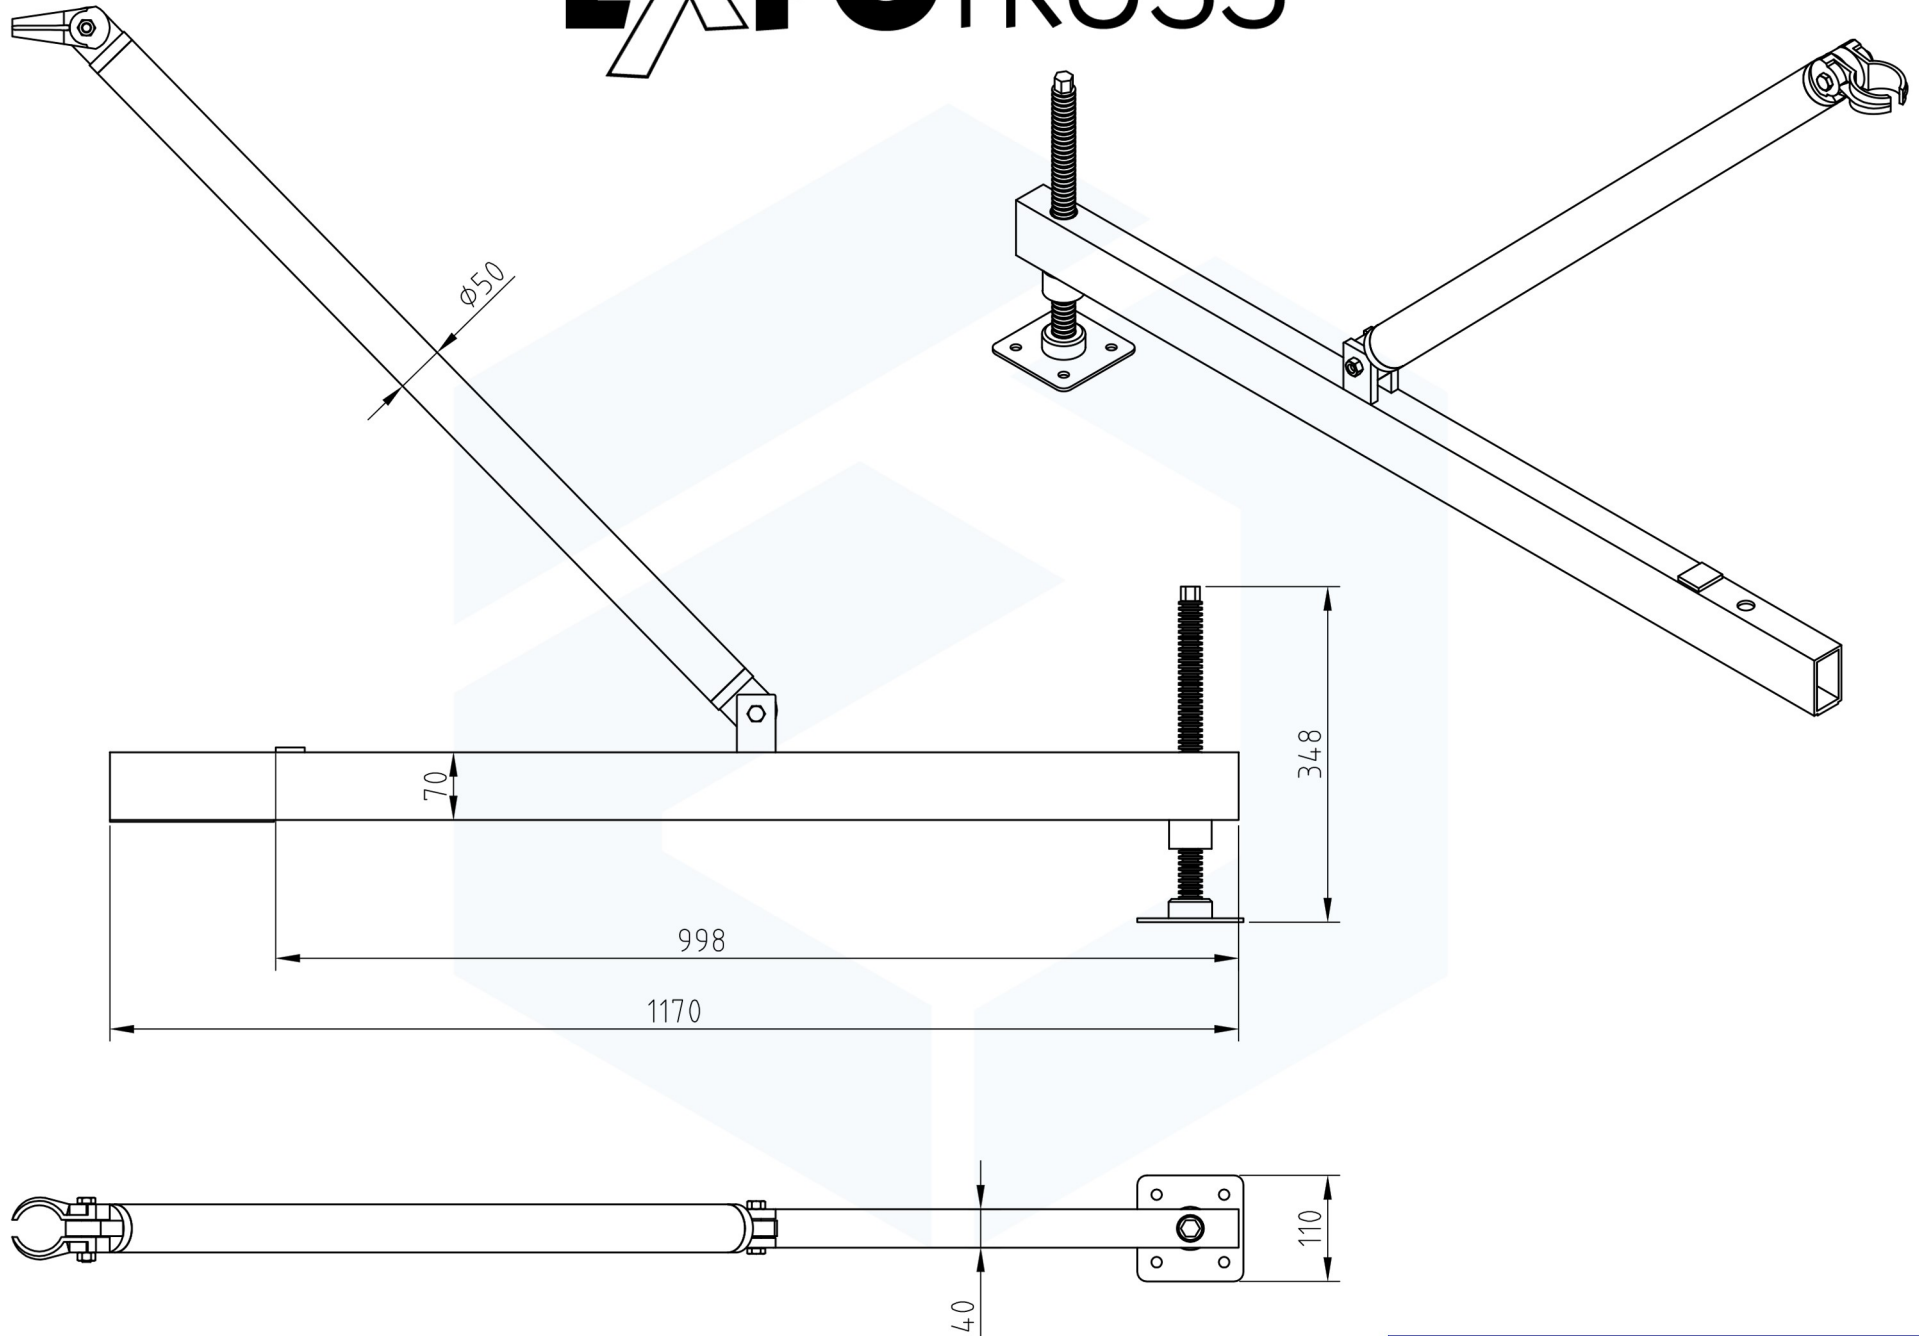

EXPOTRUSS[®]

Tower Medium X4K-30T Outrigger
EXP34507