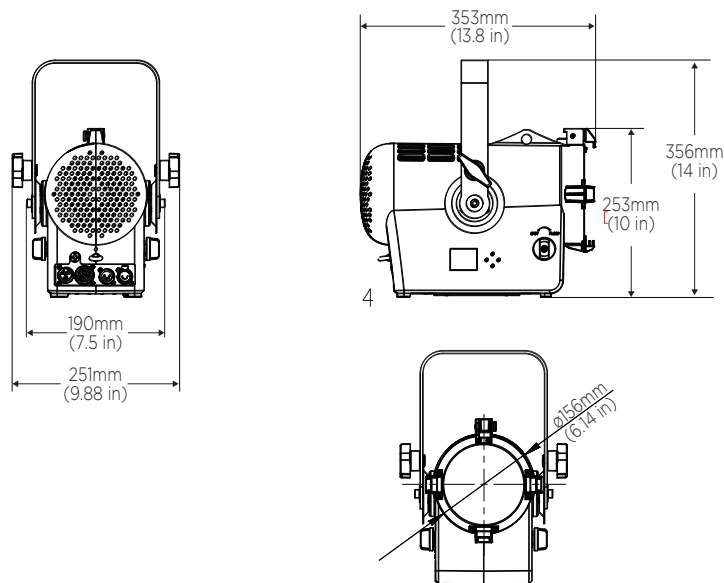

ACCLAIM LED FRESNEL

FEATURES AND BENEFITS

- **500W/650W-equivalent LED Fresnel** - true Fresnel with superior control and light quality than comparable PAR fixtures
- **Built with the DNA of Strand** - cost-effective luminaire from the original name in theatrical lighting
- **Integrated 10° to 50° manual zoom** - precise beam sizing with minimal light scatter
- **Optional rotating 4-leaf barn doors** - shape the beam to focus light where you need it
- **Custom LED light source and RGBL color mixing system** - consistent output and color mixing with the entire Acclaim LED Series
- **Available in black or white** - the perfect body color for your application

LIMITED WARRANTY

Every Strand product is backed by a minimum 2-year limited warranty against manufacturing defects and workmanship. Refer to the Strand Limited Warranty Card available at www.strandlighting.com/global/support/warranty for more details.