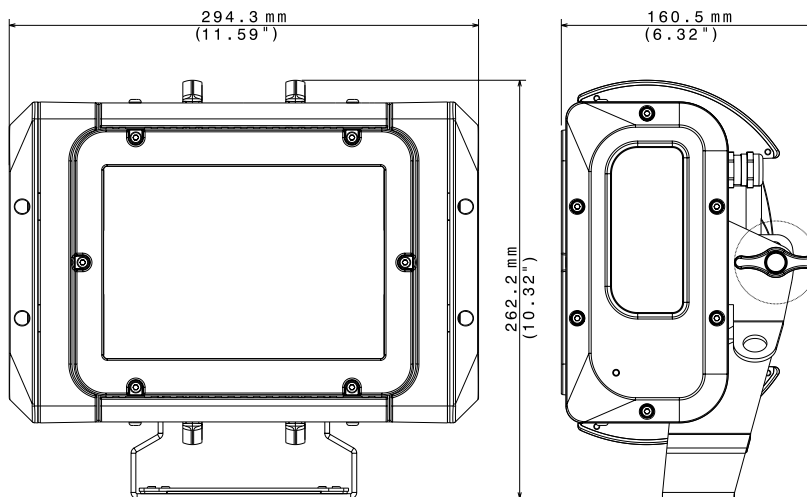

MINI BRICK

HIGH POWER, EXTRA-COMPACT, SELF-CONTAINED IP65 LED WASH LIGHT, WITH QUICKLY INTERCHANGEABLE PROJECTION ANGLES

The BRICK is a **powerful, self-contained, IP65 LED Wash light in an ultra-compact case**. MINI BRICK is suitable for various purposes, offering a **range of projection angles quickly interchangeable** (no tools required). MINI BRICK **comes with an IP65 power cable** plus 2 DMX cables with M / F XLR connectors (all IP65), that make it **perfect for temporary lighting applications**, but also for safe long-lasting installations. Built with top quality components, MINI BRICK gives you the **best value for money** by efficient design and full production automation.

MINI BRICK is available in **ACC version - Anti-Corrosion Coating** - treatment that makes products suitable for climates with high humidity and saltiness levels, as well as for wide temperature ranges.