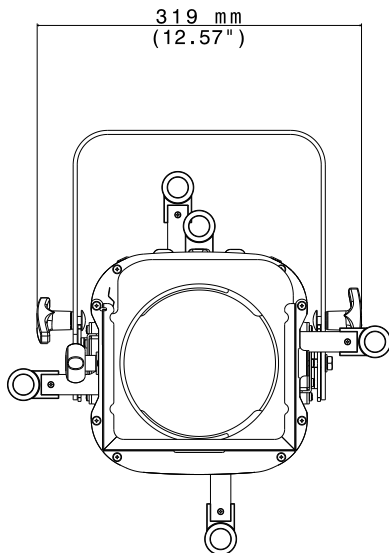

PROFILO LED 200

THE VERSATILE ALTERNATIVE TO CONVENTIONAL PROFILERS

PROFILO LED 200 is a high-power **LED-based profile spot** contained in a strong and lightweight housing. The unit features an **internal four-shutter removable shaping system**, and a high-definition 15.5° to 38° linear zoom. The unit is equipped with a high efficiency 200 W **White 3200 K LED source**. PROFILO LED 200 is suitable for medium to large TV studios and theatres and it is a powerful and versatile alternative to conventional lights.

- Blades operate on three discrete plans
- A 5th blade can be added

GOBOS

- Ø external: 86 mm
- Ø of image: 60 mm
- Thickness: from 0,2 to 2 mm

CONTROL

- DMX 512 / RDM or Manual control
- 1 DMX channels (default); 1 DMX channel; "Fine" mode
- 4-digit 7-segment LED display + 4 soft keys
- Internal operating system updatable via DTS dongle firmware uploader

SHIPPING

- Packaging: Carton box
- Box size (LxHxD): 780 x 280 x 340 mm (31" x 11" x 13.4")
- Weight: 18.5 Kg (40.8 lbs)

ACCESSORIES INCLUDED

- **ON BOARD**
 - 1 x Soft edge filter assembly (code 02TP0047)
 - 1 x Filterframe Black finishing (code 02M00420.49)
- **IN THE BOX**
 - 1 x PowerCON TRUE1 female cable connector (code 0520P066)
 - 1 x XLR 5 pins female cable connector (code 0508B147)
 - 1 x XLR 5 pins male cable connector (code 0508B148)
 - 4 x Shutter blade assembly (single blade code 02SK0429)

PHOTOMETRIC DATA

BEAM ANGLE 15.5°	3200 K	mt 2 ft 6.56	mt 4 ft 13.12	mt 6 ft 19.68	mt 8 ft 26.25	mt 10 ft 32.81
	lux center (lx)	24869	6217	2763	1554	995
foot candles (fc)	2311	578	257	144	92	
diameter (cm)	54	109	163	218	272	
diameter (ft)	1.79	3.57	5.36	7.14	8.93	