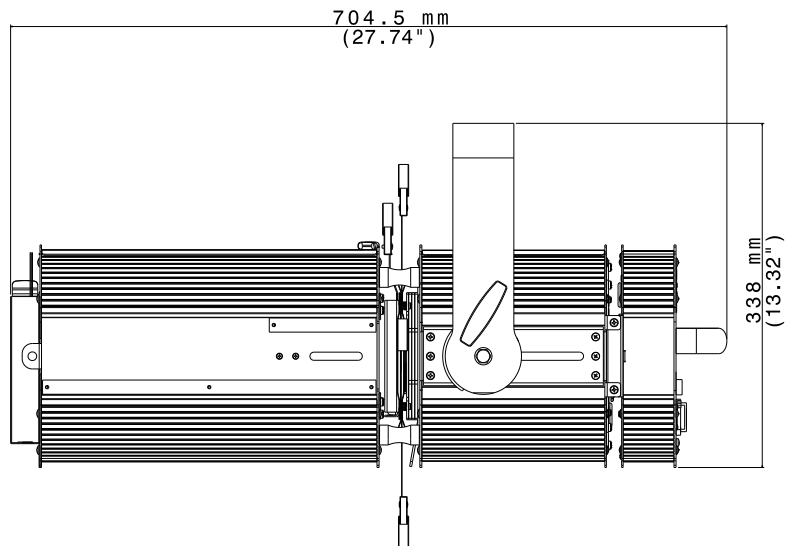

PROFILO LED 200

THE VERSATILE ALTERNATIVE TO CONVENTIONAL PROFILERS

PROFILO LED 200 is a high-power **LED-based profile spot** contained in a strong and lightweight housing. The unit features an **internal four-shutter removable shaping system**, and a high-definition 15.5° to 38° linear zoom. The unit is equipped with a high efficiency 200 W **White 3200 K LED source**. PROFILO LED 200 is suitable for medium to large TV studios and theatres and it is a powerful and versatile alternative to conventional lights.

- LED
- White Sets
- built-in PSU
- IP20
- RDM/DMX
- 10° +40°

3200 K
03.TP035.46

4000 K
03.TP036.46

5600 K
03.TP037.46

OUTPUT

- Single high-power 200 W white LED (3200 K)
- CRI > 95
- LED lifespan: 50,000 hours (70% lumen output)
- Also available with 4000 K or 5600 K LED (CRI >90)

- Blades operate on three discrete plans
- A 5th blade can be added

GOBOS

- Ø external: 86 mm
- Ø of image: 60 mm
- Thickness: from 0,2 to 2 mm

CONTROL

- DMX 512 / RDM or Manual control
- 1 DMX channels (default); 1 DMX channel; "Fine" mode
- 4-digit 7-segment LED display + 4 soft keys
- Internal operating system updatable via DTS dongle firmware uploader

SHIPPING

- Packaging: Carton box
- Box size (LxHxD): 780 x 280 x 340 mm (31" x 11" x 13.4")
- Weight: 18.5 Kg (40.8 lbs)

ACCESSORIES INCLUDED

- **ON BOARD**
 - 1 x Soft edge filter assembly (code 02TP0047)
 - 1 x Filterframe Black finishing (code 02M00420.49)
- **IN THE BOX**
 - 1 x PowerCON TRUE1 female cable connector (code 0520P066)
 - 1 x XLR 5 pins female cable connector (code 0508B147)
 - 1 x XLR 5 pins male cable connector (code 0508B148)
 - 4 x Shutter blade assembly (single blade code 02SK0429)