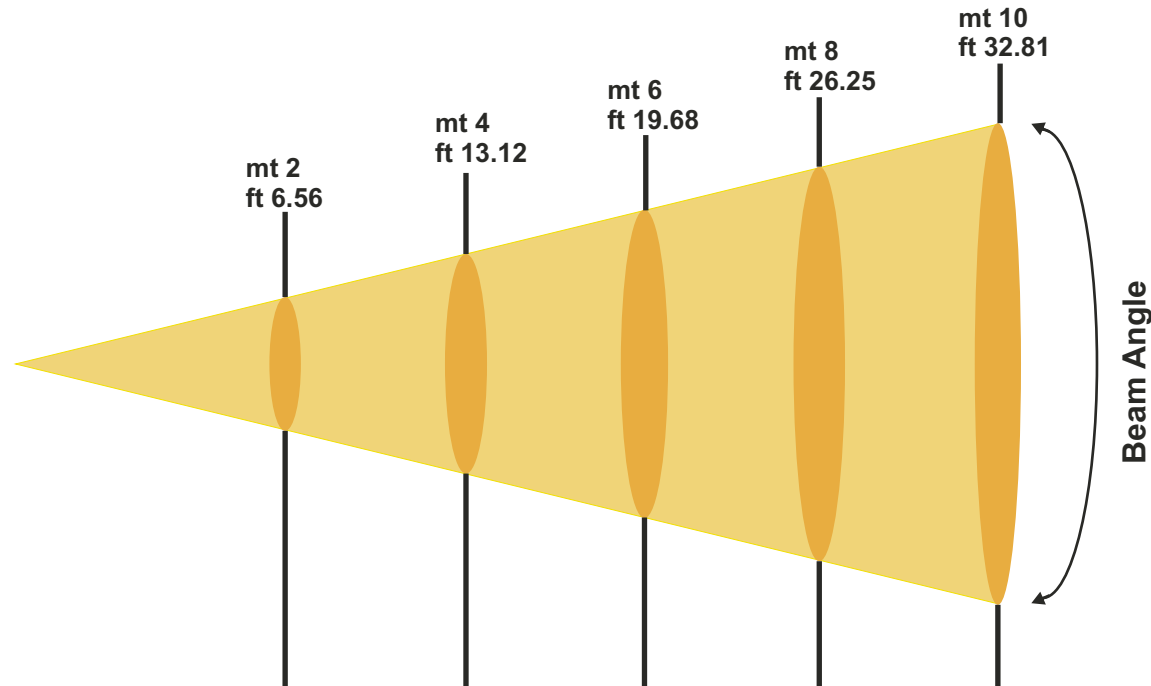

SCENA LED 200 FR CT

Official Photometric Chart

Lux center [lx]	25000	6250	2778	1563	1000
Foot candles [fc]	2323	581	258	145	93
Diameter [cm]	23	45	68	91	114
Diameter [ft]	0.75	1.49	2.24	2.98	3.73

Beam Angle 6.5° @ 50%

Lux center [lx]	1888	472	210	118	76
Foot candles [fc]	175	44	19	11	7
Diameter [cm]	280	560	840	1120	1400
Diameter [ft]	9.19	18.38	27.57	36.76	45.94

Beam Angle 70° @ 10%