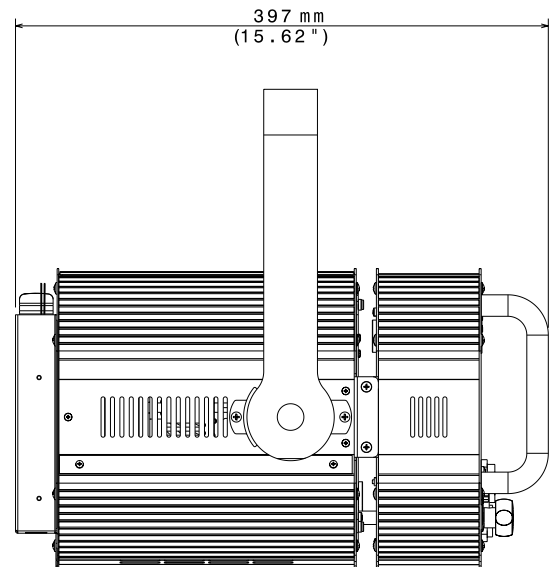

SCENA LED 200 CT

THE SUPER-BRIGHT THEATRE LED PROJECTOR WITH SELECTABLE COLOR TEMPERATURE

SCENA LED 200 CT is a **high power, compact, lightweight LED projector** suitable for TV studios, theatres, museums, exhibitions, events. **The unit LED's white color temperature is linearly tunable from 2700K to 6500K**; a must in the most demanding applications, where a perfectly adjustable white color temperature is a key requirement. SCENA LED 200 CT offers technical features that dramatically improve light quality and flexibility of use: **CRI > 90, 6.5°-70° linear zoom, flicker-free projection, DMX/RDM or manual control, noiseless operation, virtually zero maintenance costs, lower power consumption.**

INTERNAL SAFETY DEVICES

Overvoltage and overtemperature circuits protection

OPERATING TEMPERATURE

-10° / 40° C

PHYSICAL

- IP20
- Weight: 8.4 Kg (18.5 lbs)
- Finishing: Black

SHIPPING

- Packaging: Carton box
- Box size (LxHxD): 525 x 280 x 345 mm (20.7" x 11" x 13.6")
- Weight: 9.8 Kg (21.6 lbs)

PHOTOMETRIC DATA

| | mt 2 ft 6.56 | mt 4 ft 13.12 | mt 6 ft 19.68 | mt 8 ft 26.25 | mt 10 ft 32.81 | |
|--------------------------|-------------------|------------------|------------------|------------------|-------------------|-------|
| BEAM ANGLE 6.5° @ 50% | lux center (lx) | 25000 | 6250 | 2778 | 1563 | 1000 |
| | foot candles (fc) | 2323 | 581 | 258 | 145 | 93 |
| | diameter (cm) | 23 | 45 | 68 | 91 | 114 |
| | diameter (ft) | 0.75 | 1.49 | 2.24 | 2.98 | 3.73 |
| BEAM ANGLE 70° @ 10% | lux center (lx) | 1888 | 472 | 210 | 118 | 76 |
| | foot candles (fc) | 175 | 44 | 19 | 11 | 7 |
| | diameter (cm) | 280 | 560 | 840 | 1120 | 1400 |
| | diameter (ft) | 9.19 | 18.38 | 27.57 | 36.76 | 45.94 |