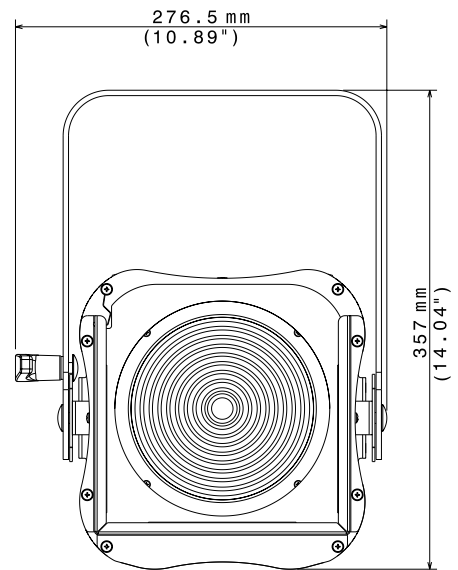

SCENA LED 200 CT

THE SUPER-BRIGHT THEATRE LED PROJECTOR WITH SELECTABLE COLOR TEMPERATURE

SCENA LED 200 CT is a **high power, compact, lightweight LED projector** suitable for TV studios, theatres, museums, exhibitions, events. **The unit LED's white color temperature is linearly tunable from 2700K to 6500K**; a must in the most demanding applications, where a perfectly adjustable white color temperature is a key requirement. SCENA LED 200 CT offers technical features that dramatically improve light quality and flexibility of use: **CRI > 90, 6.5°-70° linear zoom, flicker-free projection, DMX/RDM or manual control, noiseless operation, virtually zero maintenance costs, lower power consumption.**

OPTICAL GROUP

- Ø 150 mm Fresnel lens
- 6.5°- 70° linear zoom

CONTROL

- DMX 512 / RDM
- 7 DMX channels (default) or 2 DMX channels
- 4-digit 7-segment LED display + 4 soft keys
- Internal operating system updatable via DTS dongle firmware uploader

INTERNAL SAFETY DEVICES

Overvoltage and overtemperature circuits protection

OPERATING TEMPERATURE

-10° / 40° C

PHYSICAL

- IP20
- Weight: 8.4 Kg (18.5 lbs)
- Finishing: Black

SHIPPING

- Packaging: Carton box
- Box size (LxHxD): 525 x 280 x 345 mm (20.7" x 11" x 13.6")
- Weight: 9.8 Kg (21.6 lbs)

PHOTOMETRIC DATA

| | mt 2 ft 6.56 | mt 4 ft 13.12 | mt 6 ft 19.68 | mt 8 ft 26.25 | mt 10 ft 32.81 | |
|--------------------------|-------------------|------------------|------------------|------------------|-------------------|-------|
| BEAM ANGLE 6.5° @ 50% | lux center (lx) | 25000 | 6250 | 2778 | 1563 | 1000 |
| | foot candles (fc) | 2323 | 581 | 258 | 145 | 93 |
| | diameter (cm) | 23 | 45 | 68 | 91 | 114 |
| | diameter (ft) | 0.75 | 1.49 | 2.24 | 2.98 | 3.73 |
| BEAM ANGLE 70° @ 10% | lux center (lx) | 1888 | 472 | 210 | 118 | 76 |
| | foot candles (fc) | 175 | 44 | 19 | 11 | 7 |
| | diameter (cm) | 280 | 560 | 840 | 1120 | 1400 |
| | diameter (ft) | 9.19 | 18.38 | 27.57 | 36.76 | 45.94 |