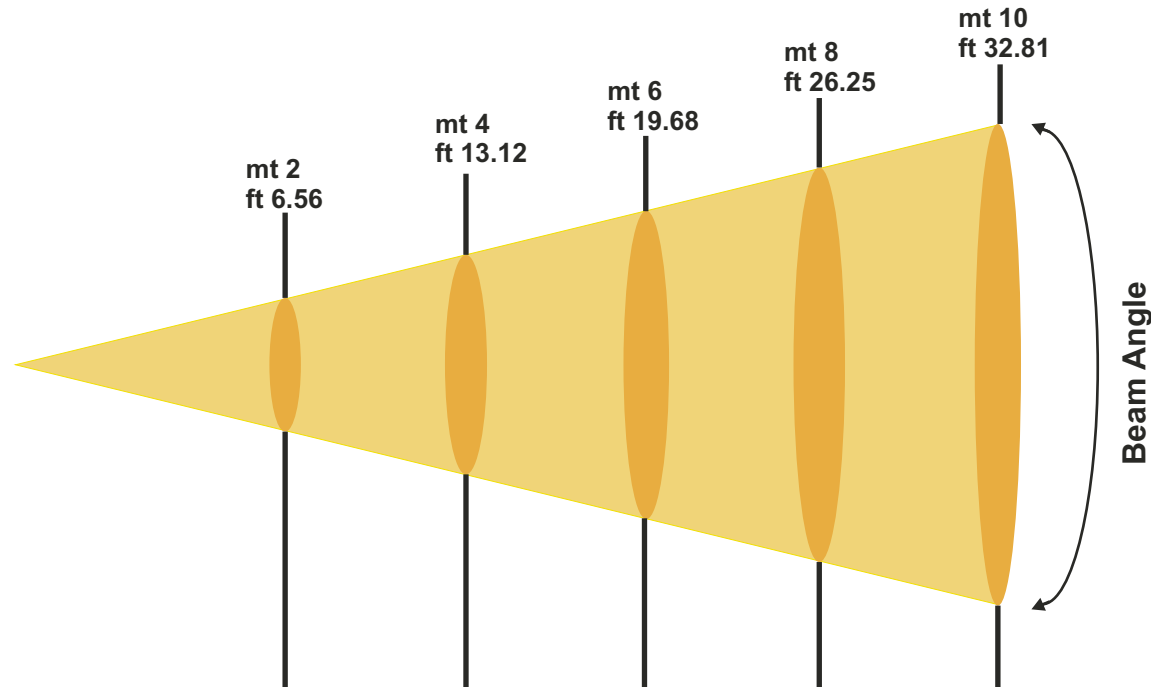

# SCENA LED 200 MZ FR FC

## Official Photometric Chart

Lux center [lx]	15744	3936	1749	984	630
Foot candles [fc]	1463	366	163	91	59
Diameter [cm]	49	98	147	196	246
Diameter [ft]	1.61	3.22	4.83	6.45	8.06

Beam Angle 14° @ 50%

Lux center [lx]	4081	1020	453	255	163
Foot candles [fc]	379	95	42	24	15
Diameter [cm]	231	462	693	924	1155
Diameter [ft]	7.58	15.15	22.73	30.31	37.88

Beam Angle 60° @ 10%