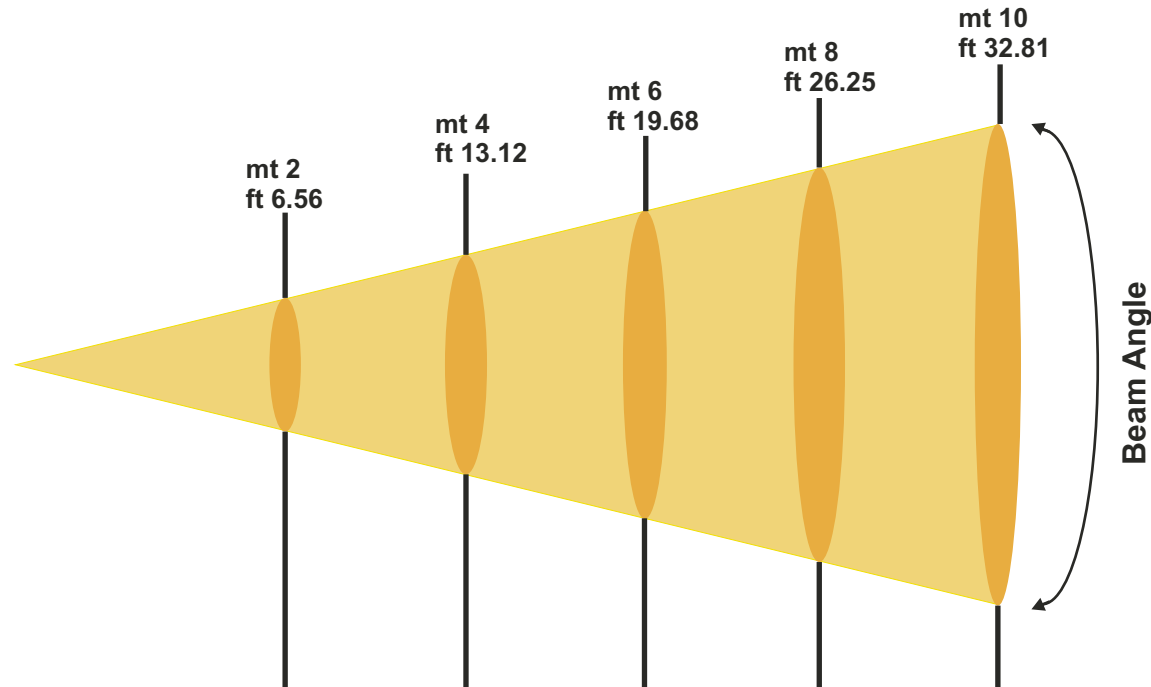

# SCENA LED 200 FR 3200K

## Official Photometric Chart

Lux center [lx]	29375	7344	3264	1836	1175
Foot candles [fc]	2730	683	303	171	109
Diameter [cm]	23	45	68	91	114
Diameter [ft]	0.75	1.49	2.24	2.98	3.73

Beam Angle 6.5° @ 50%

Lux center [lx]	2400	600	267	150	96
Foot candles [fc]	223	56	25	14	9
Diameter [cm]	280	560	840	1120	1400
Diameter [ft]	9.19	18.38	27.57	36.76	45.94

Beam Angle 70° @ 10%