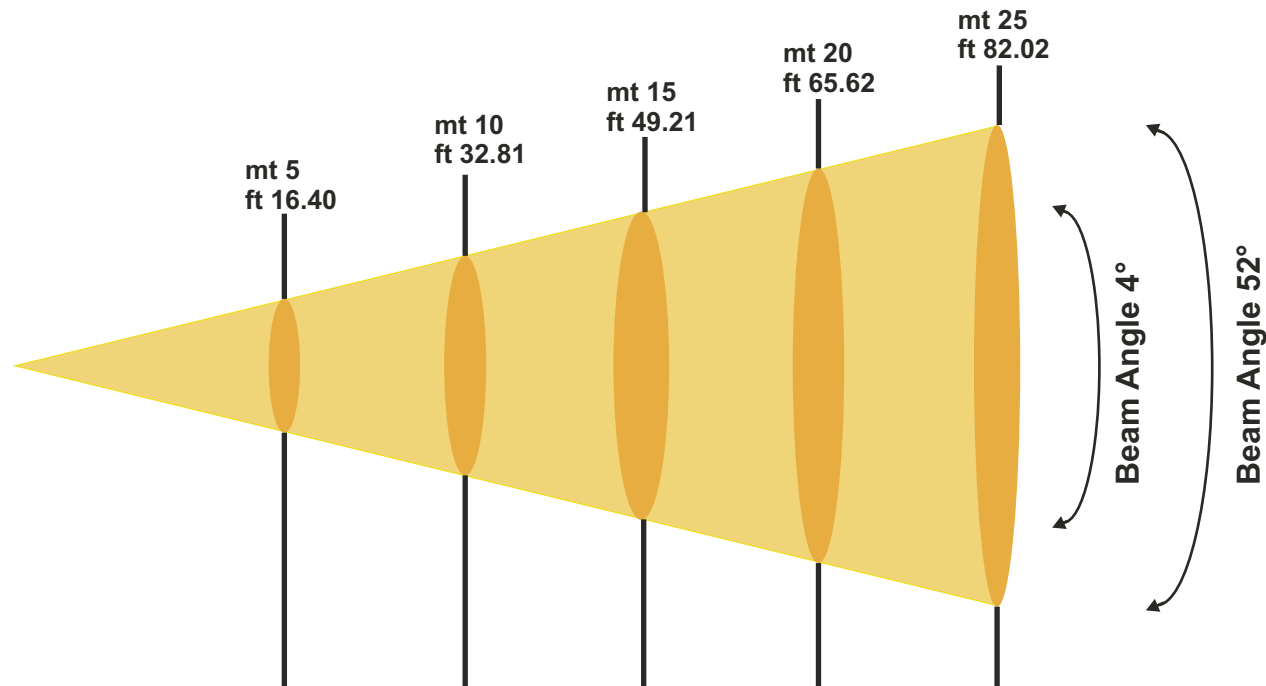

DESIGNED TO SHINE

NICK NRG 1401

Official Photometric Chart

dts-lighting.it

Lux center [lx]	27000	6750	3000	1688	1080
Foot candles [fc]	2509	627	279	157	100
Diameter [cm]	35	70	105	140	175
Diameter [ft]	1,15	2,29	3,44	4,58	5,73

Beam Angle 4°

Lux center [lx]	804	201	89	50	32
Foot candles [fc]	75	19	8	5	3
Diameter [cm]	488	975	1463	1951	2439
Diameter [ft]	16,00	32,00	48,00	64,01	80,01

Beam Angle 52°