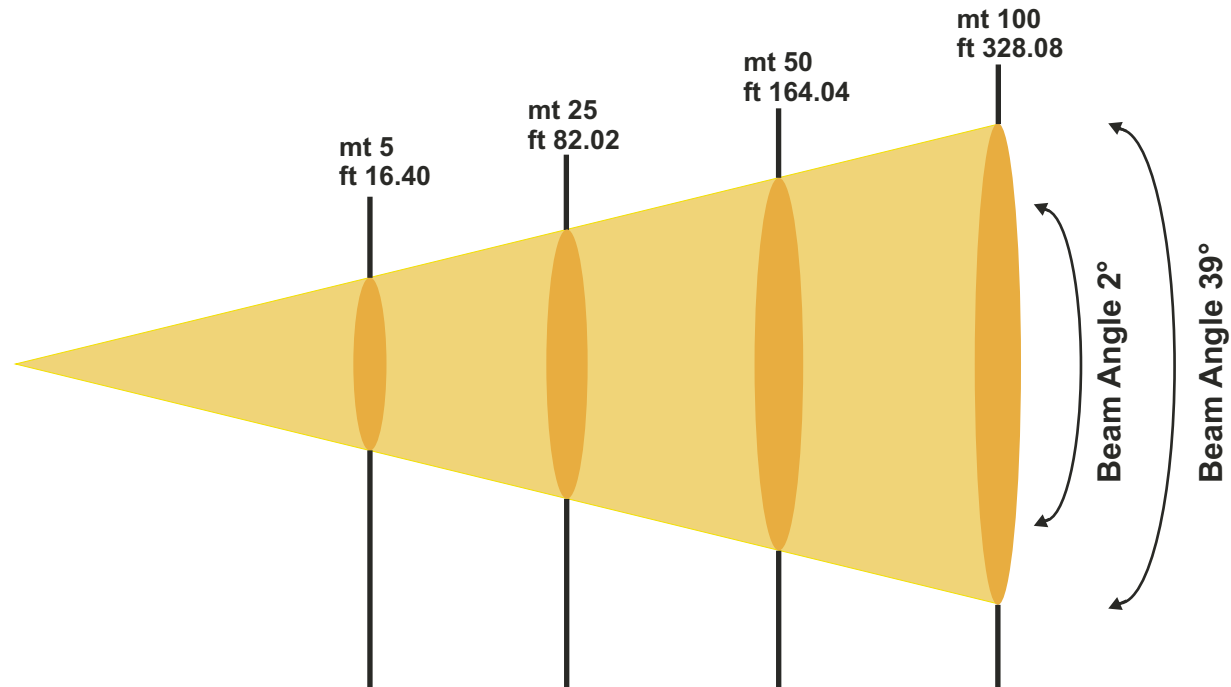

DESIGNED TO SHINE

CORE

Official Photometric Chart

dts-lighting.it

PROUDLY
MADE IN ITALY

Lux center [lx]	1530000	61200	15300	3825
Foot candles [fc]	142193	5688	1422	355
Diameter [cm]	17	87	175	349
Diameter [ft]	0,57	2,86	5,73	11,45

Beam Angle 2°

Lux center [lx]	5300	212	53	13
Foot candles [fc]	493	20	5	1
Diameter [cm]	354	1771	3541	7082
Diameter [ft]	11,62	58,09	116,18	232,36

Beam Angle 39°