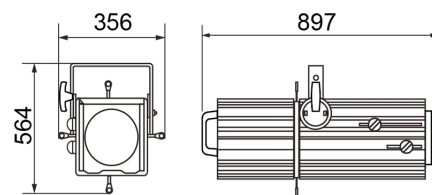

Product sizes

25.1Kg

Pack sizes

360mm x 1205mm x 480mm

30.4Kg

0.208m³

DWG

Available on website

Sizes (in mm)

Light output diagram

Accessories

ARC STAGE/2 +

Yoke: 2-way DMX motorized

ARC STAGE/3 +

Yoke: 3-way DMX motorized

DIA 20