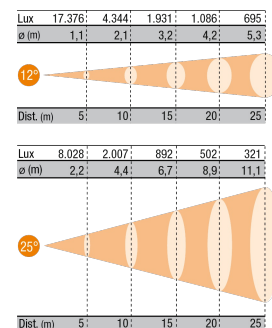

Product sizes

25.1Kg

Pack sizes

360mm x 1205mm x 480mm

30.4Kg

0.208m³

DWG

Available on website

User manual

Available on website

Technical features

- Aluminum housing for high heat dissipation by natural ventilation
- Filter frame lockable top cover
- Yoke with clutch-locking system
- Adjustable yoke for fixture balancing
- Adjustable lampholder position for proper LCL settings
- 99,99% polished and treated aluminum reflector
- PO version on request, with 2-way pole operation for tilt and pan
- ARC version on request, with 3-way DMX control of tilt, pan and iris diaphragm

Sizes (in mm)

Light output diagram

Accessories

ARC STAGE/2 +

Yoke: 2-way DMX motorized

ARC STAGE/3 +

Yoke: 3-way DMX motorized

DIA 20