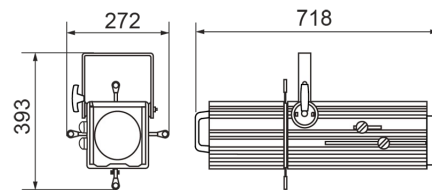

Product sizes

9.8Kg

Pack sizes

332mm x 332mm x 787mm

11.5Kg

0.087m³

DWG

Available on website

Sizes (in mm)

Light output diagram

Accessories

ARC STAGE/2

Yoke: 2-way DMX motorized

ARC STAGE/3

Yoke: 3-way DMX motorized

DIA 10