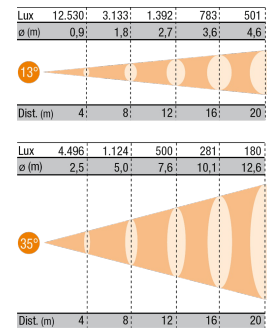

Product sizes

9.8Kg

Pack sizes

332mm x 332mm x 787mm

11.5Kg

0.087m³

DWG

Available on website

User manual

Available on website

Technical features

- Aluminum housing for high heat dissipation by natural ventilation
- Filter frame lockable top cover
- Yoke with clutch-locking system
- Adjustable yoke for fixture balancing
- Easy access to the lamphouse for fast maintenance
- Adjustable lampholder position for proper LCL settings
- 99,99% polished and treated aluminum reflector
- PO version on request, with 2-way pole operation for tilt and pan
- ARC version on request, with 3-way DMX control of tilt, pan and iris diaphragm

Sizes (in mm)

Light output diagram

Accessories

ARC STAGE/2

Yoke: 2-way DMX motorized

ARC STAGE/3

Yoke: 3-way DMX motorized

DIA 10