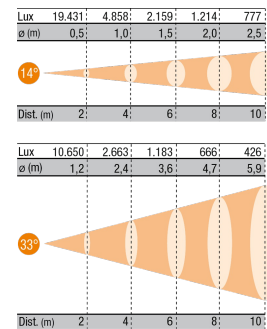

Light output diagram

Accessories

DIA 05

Acc: Iris diaphragm

DIA 05 BO

Acc: Iris diaphragm with blackout

FUNE

Acc: Safety net with spring hook

GAC

Acc: Hook clamp for 40/50mm tube

HC/075

Acc: Half swivel coupler 75kg max

PGB R 100

Acc: B size adjustable gobo-holder

PGMR 100

Acc: M size adjustable gobo-holder

PO/2 SP05

Yoke: Pole Operated for Pan-Tilt

TC S05

Acc: Colour frame

LED equivalents

PR LED 100 ZS CW DMX

Luminaire: Profile, LED, 100W, CW

PR LED 100 ZS NW DMX

Luminaire: Profile, LED, 100W, NW

PR LED 100 ZS WW DMX

Luminaire: Profile, LED, 100W, WW

PR LED 150 ZSRGBWDMX

Luminaire: Profile, LED, 150W, RGBW

PR LED 150 ZS TW DMX

Luminaire: Profile, LED, 150W, TW