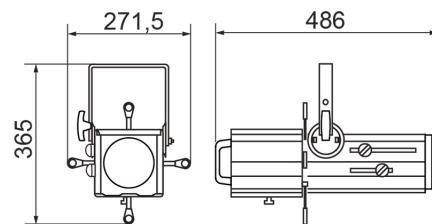

Product sizes

4.8Kg

Pack sizes

275mm x 275mm x 560mm

5.7Kg

0.042m³

IES/LDT

Available on website

DWG

Available on website

User manual

Available on website

Technical features

- Aluminum housing for high heat dissipation by natural ventilation
- Filter frame lockable top cover
- Yoke with clutch-locking system
- Adjustable yoke for fixture balancing
- Easy access to the lamphouse for fast maintenance
- 99,99% polished and treated aluminum reflector
- PO version on request, with 2-way pole operation for tilt and pan
- ARC version on request, with 3-way DMX control of tilt, pan and focus

Sizes (in mm)

Light output diagram

Accessories

DIA 05

Acc: Iris diaphragm

DIA 05 BO

Acc: Iris diaphragm with blackout

FUNE